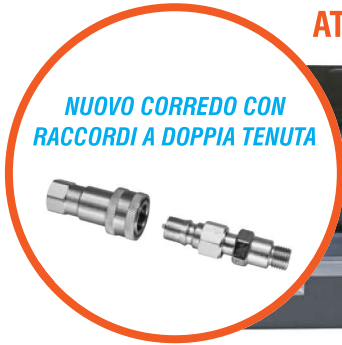

ATF XDRIVE • ATF 5000 • ATF 4500 • ATF START • ATF REMIN

							
Cod. 02.022.52/new VOLVO V50	cod. 02.022.33/new JAP/MB/LANCIA	cod. 02.022.30/new JAP/BMW	cod. 02.022.31/new JAP/GM	cod. 02.022.32/new JAP/GM	cod. 02.022.29/new JAP/ALFA ROMEO	cod. 02.022.34/new JAP/VOLVO	
							
Cod. 02.022.21/new DSG	Cod. 02.022.11/new AISIN	cod. 02.022.79/new JAP/MB/HUMMER/JEEP	cod. 02.022.84/new JAP/M14X1,5	cod. 02.022.37/new JAP/CITROEN/LANCIA	cod. 02.022.81/new JAP/1/8G	cod. 02.022.44/new BMW/MERCEDES 2001	cod. 02.022.80/new JAP/RUBBER HOSE FITTING/ PORTAGOMMA
							
cod. 02.022.59/new BMW 8 MARCE/8 GEARS	cod. 02.022.98/new BMW 8 HP ZF	cod. 02.022.07/.78/.45/ new BMW 2010	cod. 02.022.09/new BMW 3 SERIES	cod. 02.022.18/new OPEL INSIGNIA	cod. 02.022.63/new VW TIGUAN/PORSCHE 911	cod. 02.022.13/new AUDI Q5/Q7	cod. 02.022.99/new FIAT 500 X ZF
							
cod. 02.022.85/new DIPSTICK	cod. 05.090.82 MERCEDES BENZ 9G - TRONIC	Tubi per applicazioni generali / Hoses for general applications cod. 02.022.25/new (ø 8) x 2		cod. 02.022.26/new (ø 10)	Tubi per applicazioni generali / Hoses for general applications cod. 02.022.27/new (ø 12)		cod. 02.022.28/new (ø 14)